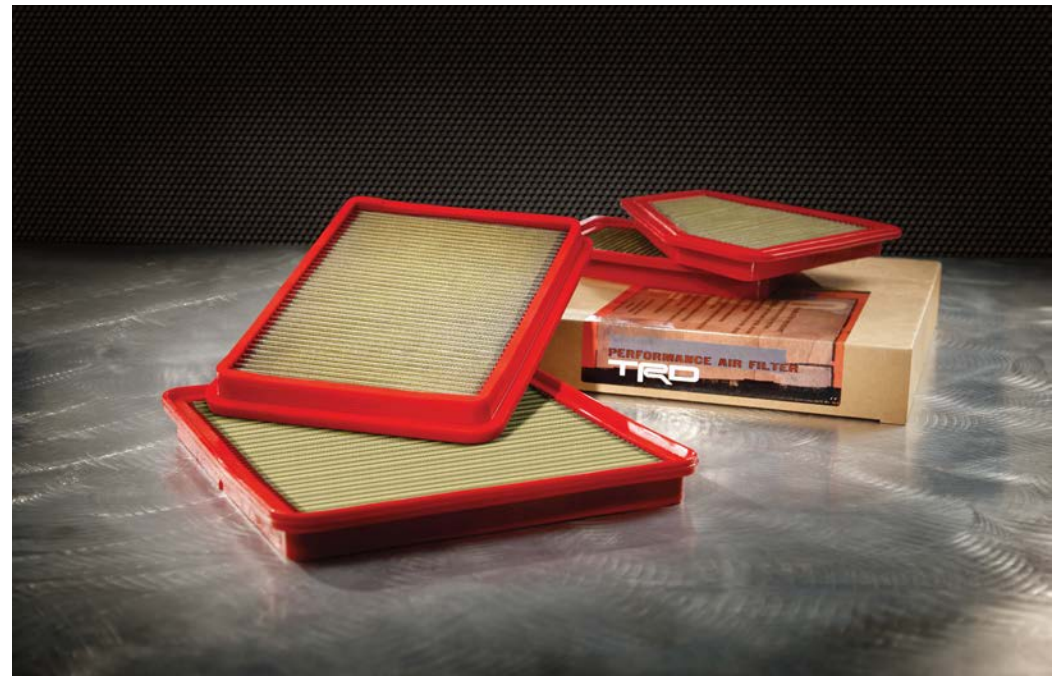

TRD Air Filter

For exceptional engine protection and performance, the TRD performance air filter offers superb filtration and enhanced airflow.

- Four-ply filter element features durable, epoxy-coated mesh enclosure and elastomeric seal to help optimize precise, leak-free fit.